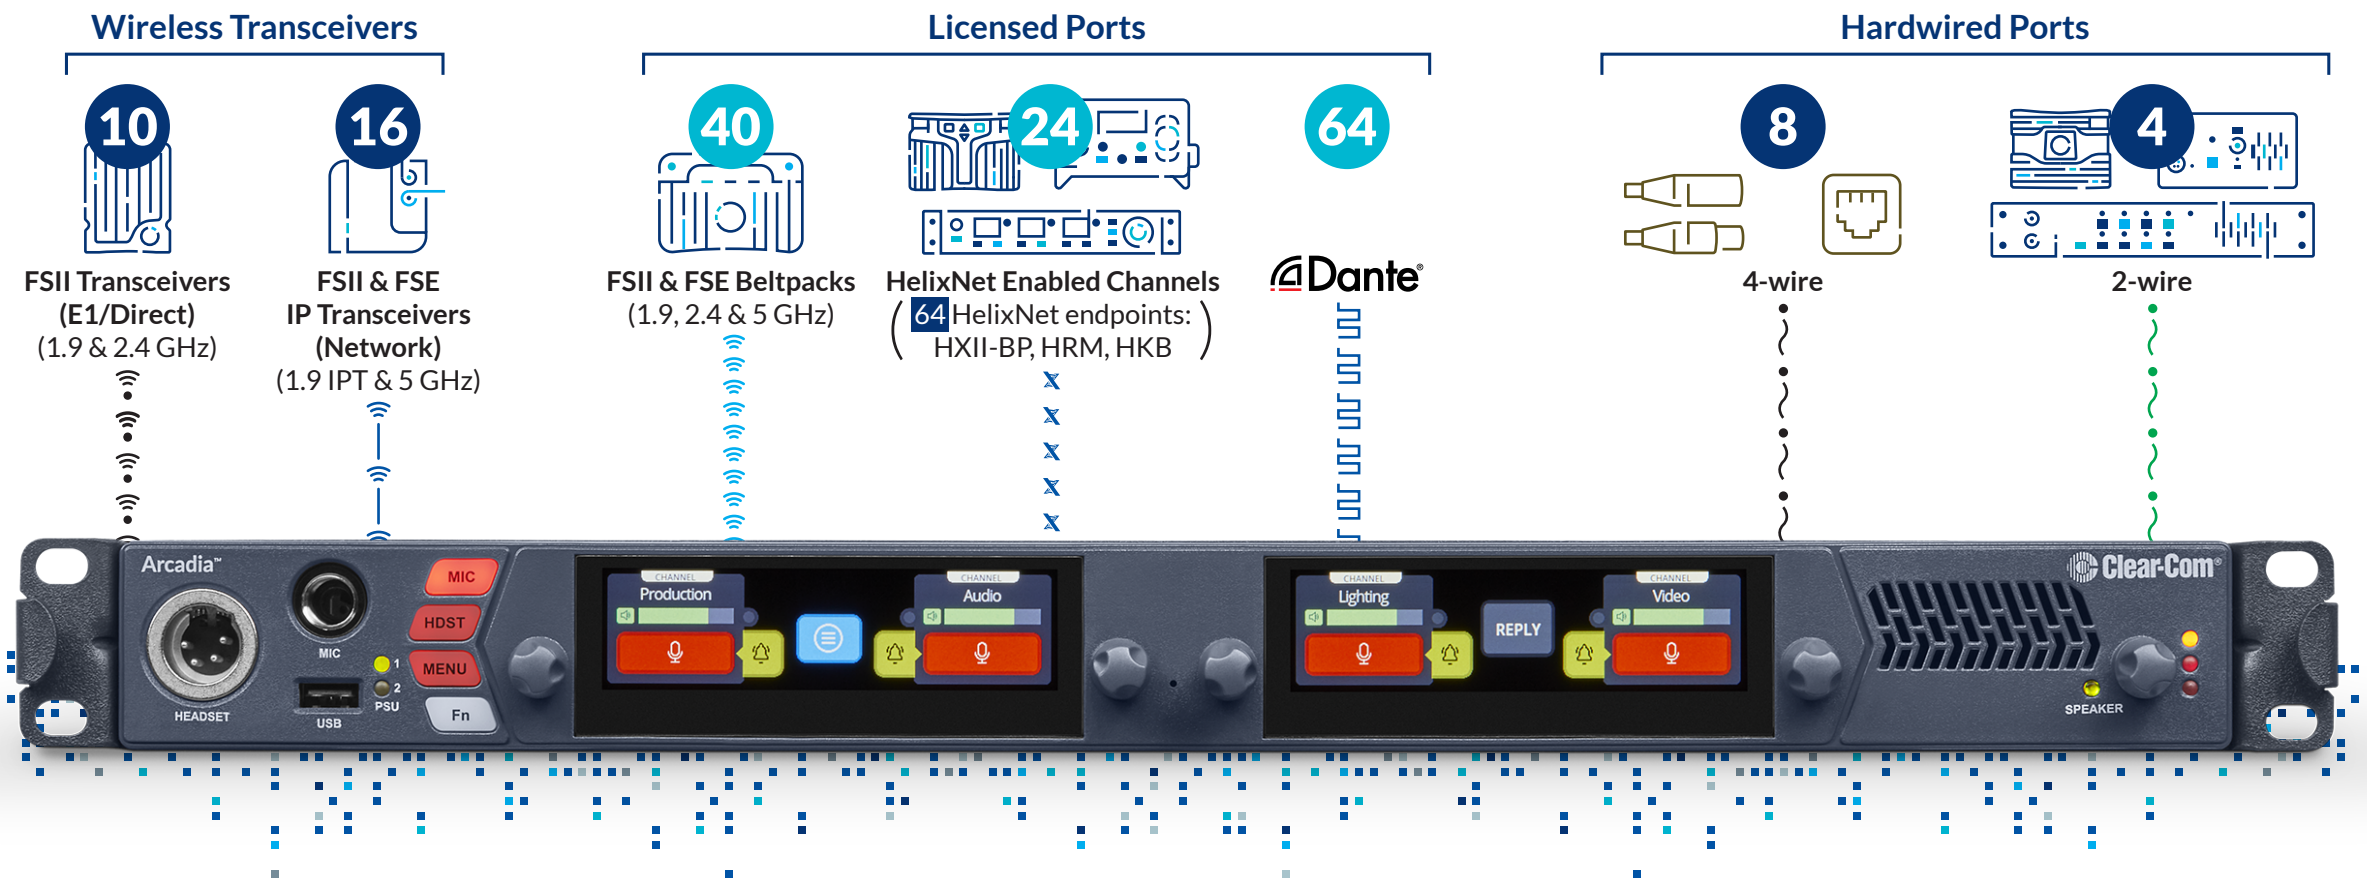

Arcadia Central Station

LICENSING

Arcadia is a powerful hardware platform with flexible licensing options allowing users to choose Licensed Port Capacity or add Licensed Port Upgrades to increase capacity in the field when needed. 4-wire and 2-wire connections do not count as Licensed Ports.

LICENSED PORT CAPACITY

Arcadia Pre-loaded with License Port Capacity

- ARCADIA-X4-16P (16 Licensed Ports)
- ARCADIA-X4-32P (32 Licensed Ports)
- ARCADIA-X4-48P (48 Licensed Ports)
- ARCADIA-X4-64P (64 Licensed Ports)
- ARCADIA-X4-80P (80 Licensed Ports)
- ARCADIA-X4-96P (96 Licensed Ports)
- ARCADIA-X4-112P (112 Licensed Ports)
- ARCADIA-X4-128P (128 Licensed Ports)

*NOTE: X5 variants also available.

LICENSED PORT UPGRADES

Arcadia License Port Upgrades

- ARCADIA-16P-LIC (Adds 16 Licensed Ports to Arcadia)

LICENSE DELIVERY

Arcadia Licenses can be purchased from select Clear-Com Partners. When purchased, Arcadia licenses are delivered via License Ticket which can be applied to any Arcadia by the user. Once a license is applied to an Arcadia unit, it becomes permanent to that device.